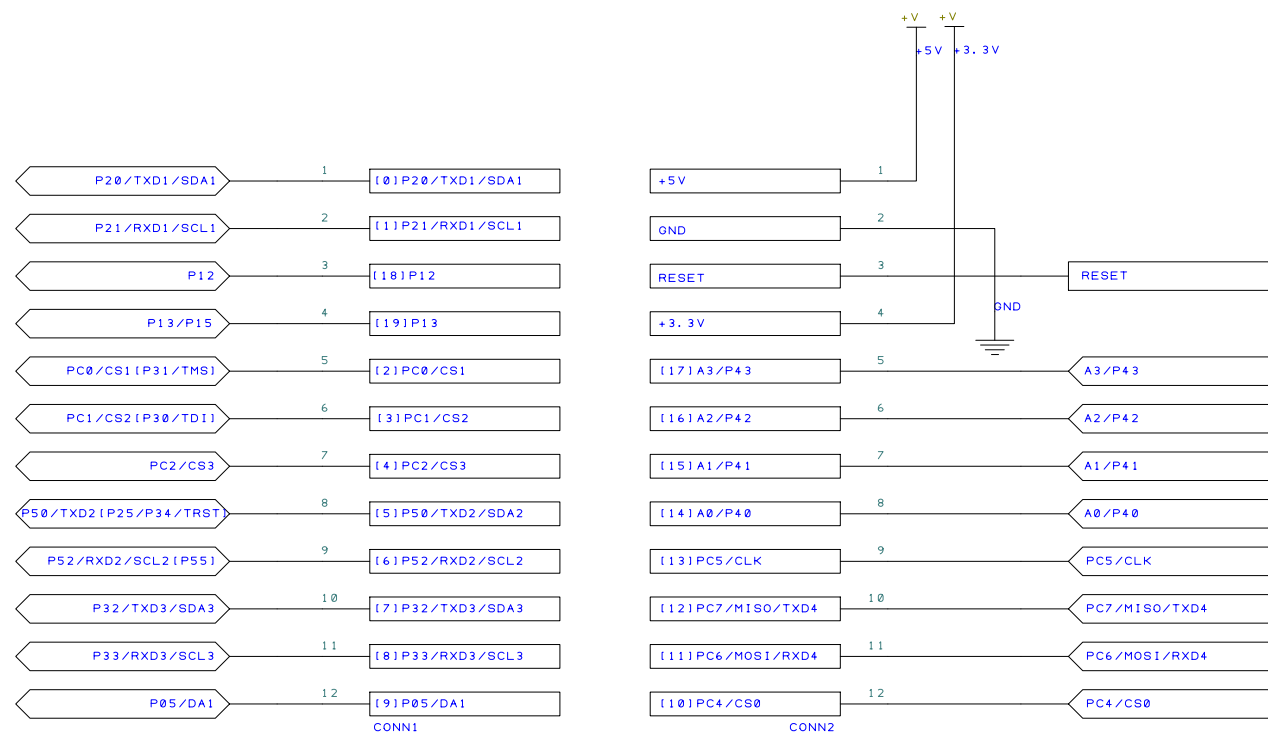

A

B

C

D

E

F

1

2

3

4

PROJECT: GR-CITRUS

DRAWING TITLE: Connector

DRAWN BY: Minao Yamamoto

REVISION: 1.0

SHEET: 3 OF 3

STATUS: