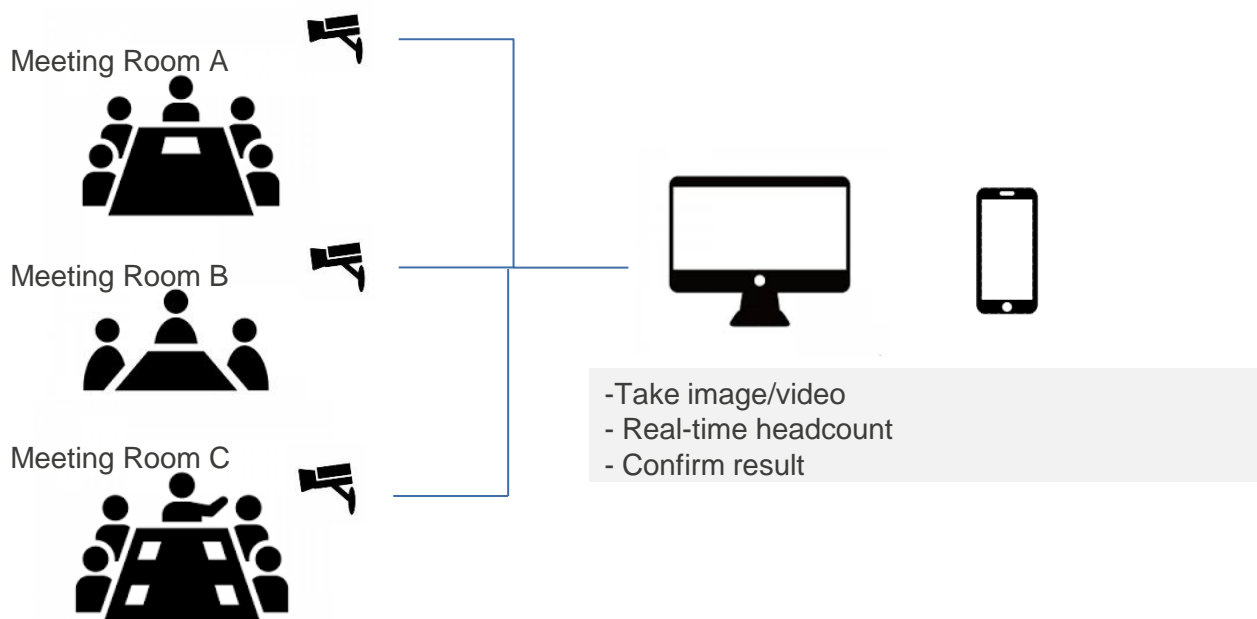

Block Diagram/Graphics

Target Markets and Applications

- Smart Home
- Smart Building
- Security